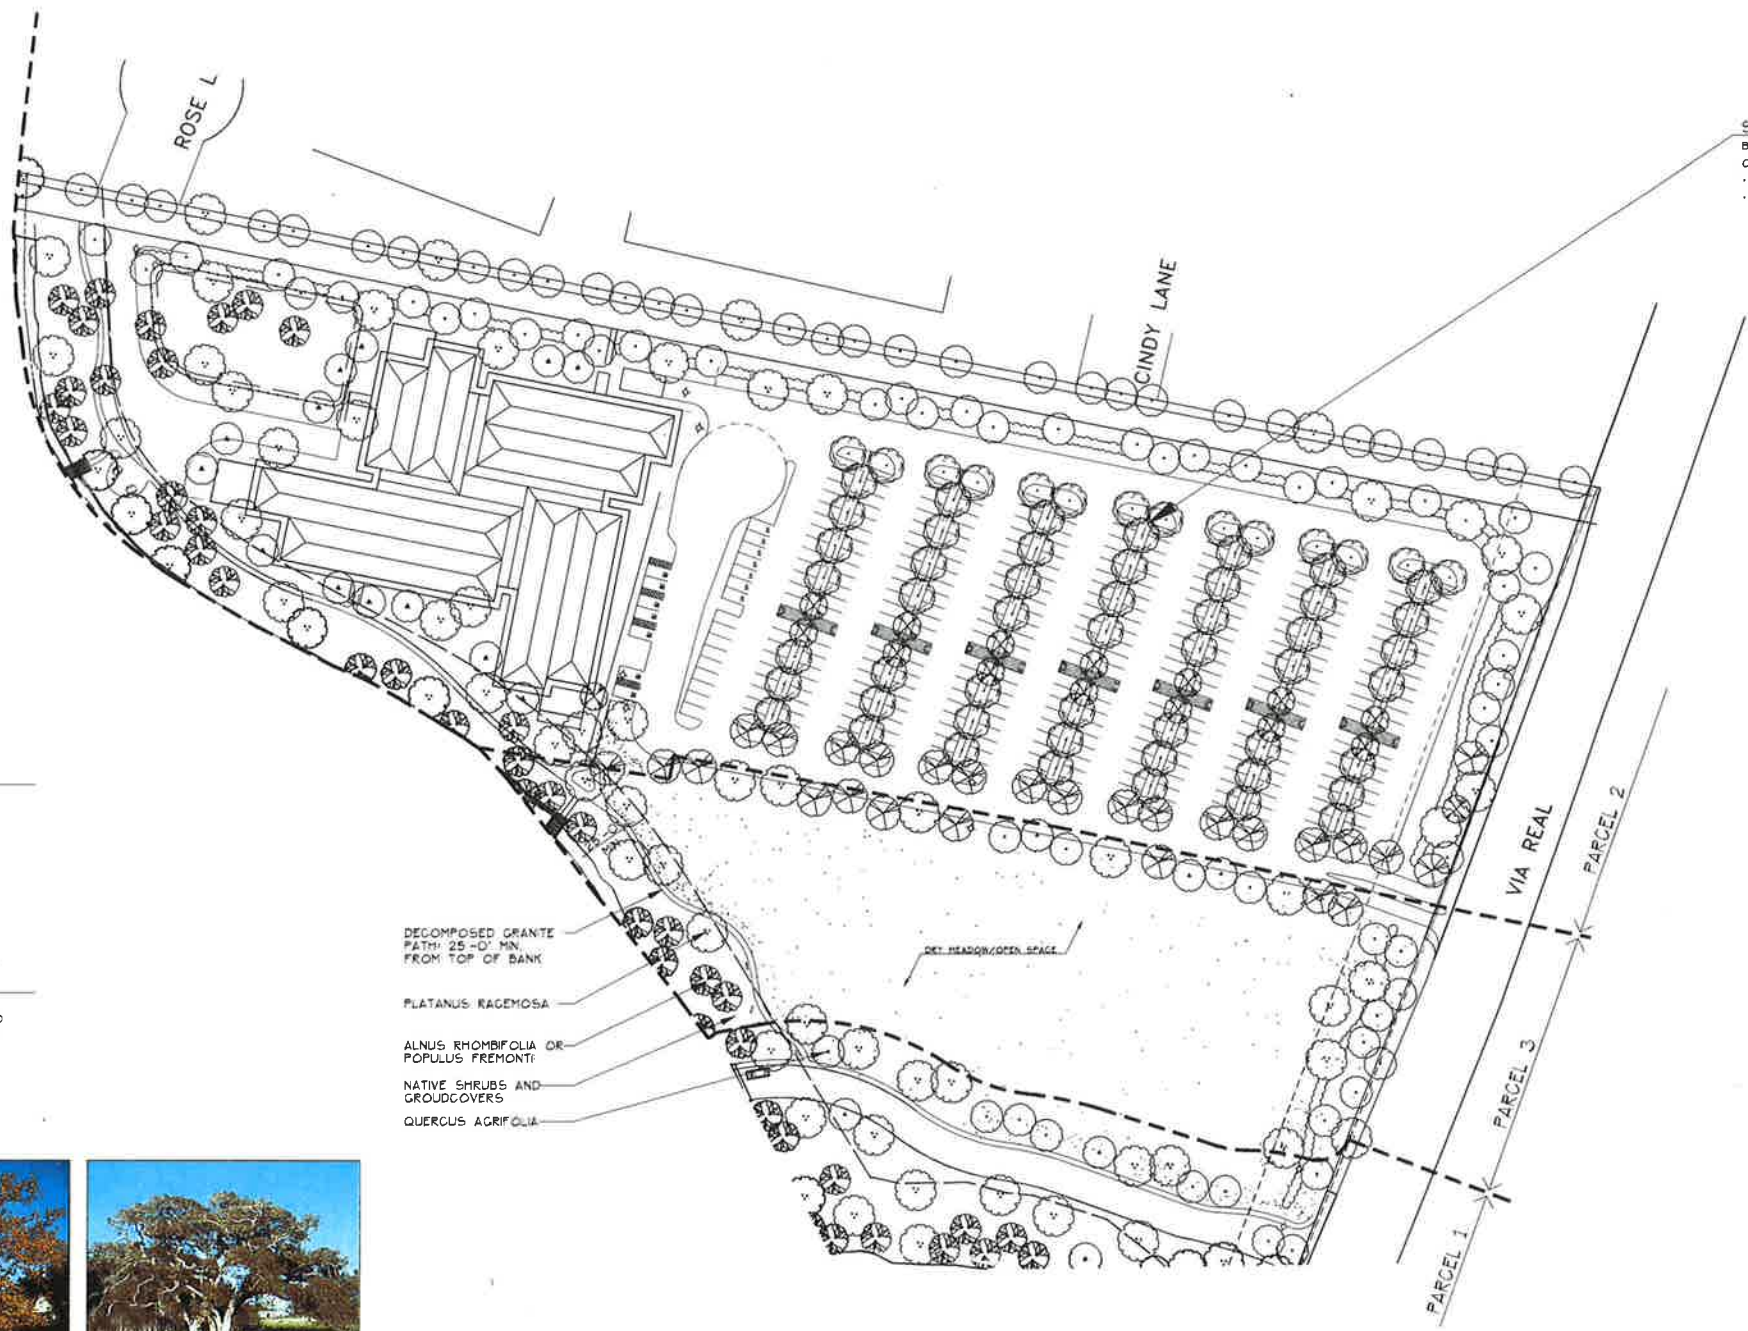

STORMWATER MANAGEMENT/BMP'S:
BIOSWALES AT ADJACENT PARCEL
OPPORTUNITY TO DIVERT CLEANSSED WATER
INFILTRATION AND FILTRATION
MN-DETENTION

DRY NATIVE GRASSLAND MEADOW MIX

BOTANICAL NAME	COMMON NAME
LUPINUS SPP	LUPINES
MELICA IMPERFECTA	COAST RANGE HELIG
NASSELLA LEVINA	COAST NEEDLEGRASS
NASSELLA FULCRA	PURPLE NEEDLEGRASS
TRIFOLIUM SPP	CLOVERS

TREE LEGEND

BOTANICAL NAME	COMMON NAME
ALNUS RHOMBIFOLIA	WHITE ALDER
POPULUS FREMONTI	WESTERN COTTONWOOD
PLATANUS RACEMOSA	CALIFORNIA SYCAMORE
QUERCUS AGRIFOLIA	COAST LIVE OAK